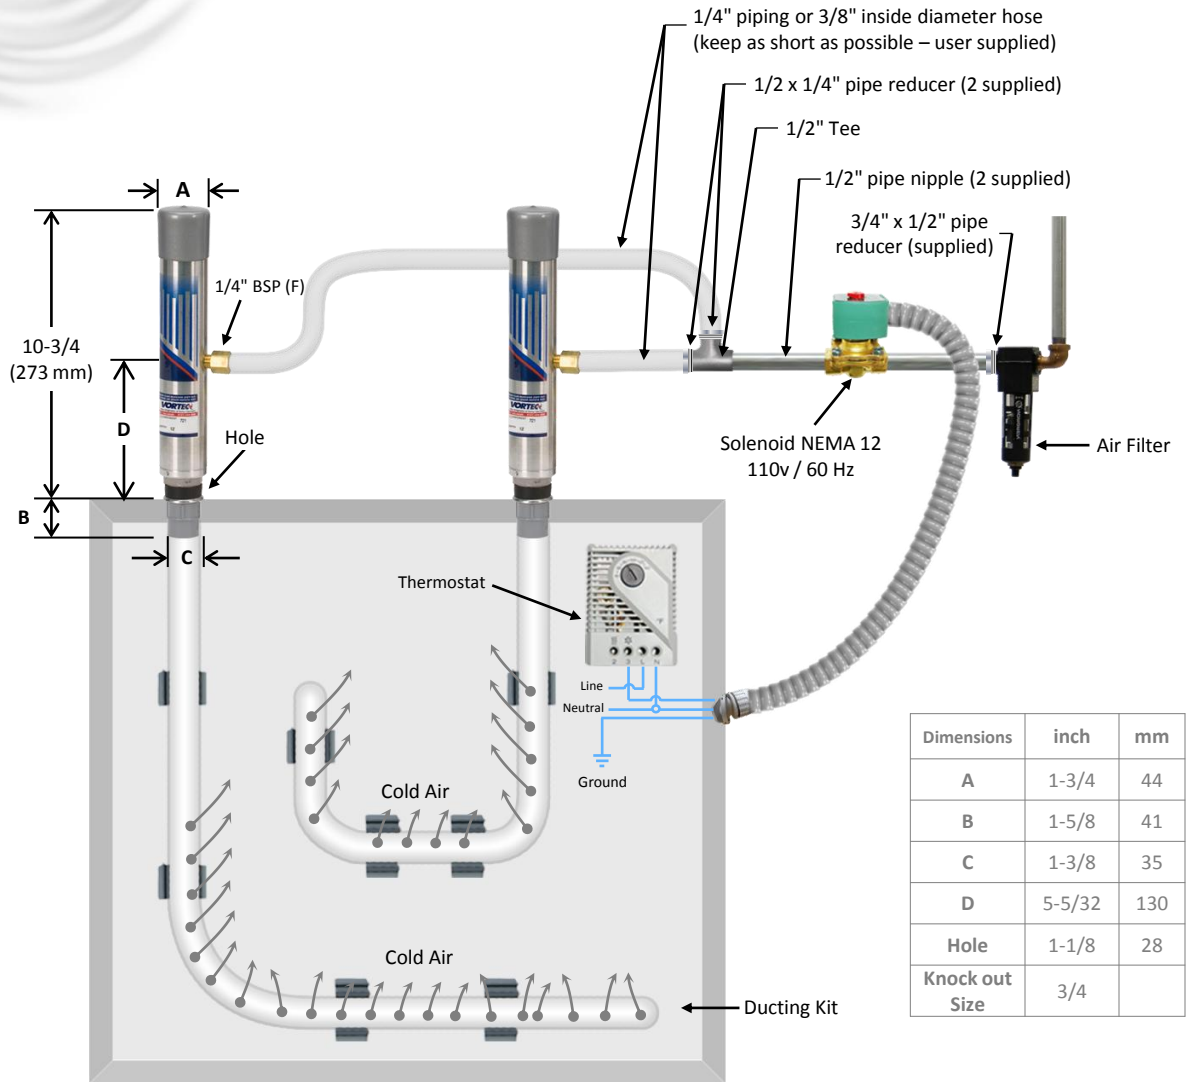

Vortex Cooler

Model 7970 and 7870 (NEMA 12)

SPECIFICATIONS

Product	Thermostat	Includes filter and ducting kits?	Cooling Capacity	
			BTU/hr	Watts
7970	Electric with solenoid	Yes	5000	1464
7870	None	Yes	5000	1464

Notes: Specifications are for 100 psig (6.9 bar) compressed air.
Compressed air piping and electrical conduit are not included.