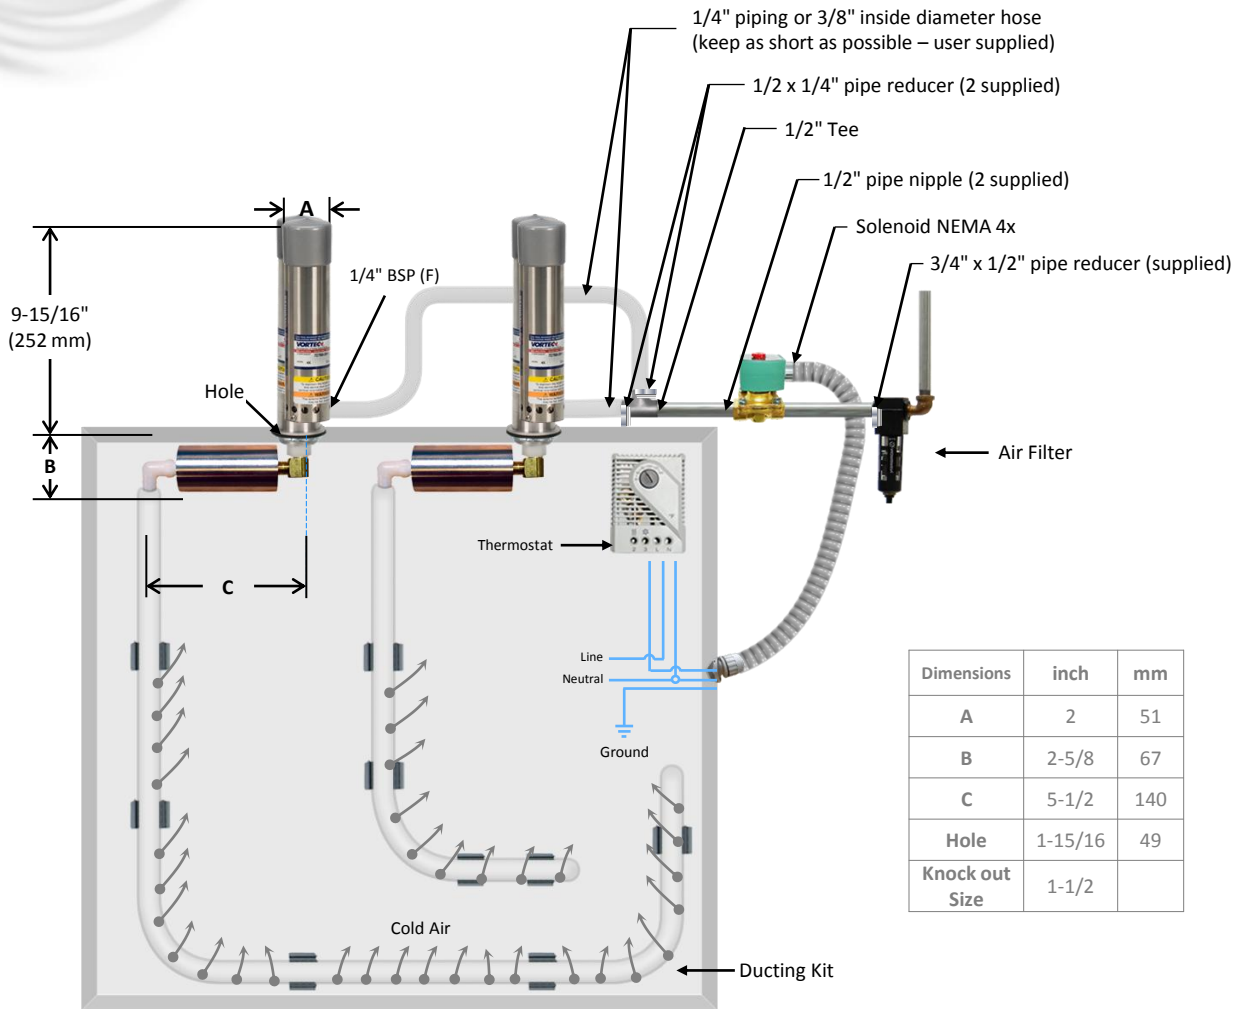

Vortex Cooler

Model 7975SS and 7875SS (NEMA 4x)

SPECIFICATIONS

Product	Thermostat	Includes filter and ducting kits?	Cooling Capacity	
			BTU/hr	Watts
7975SS	Electric with solenoid	Yes	5000	1464
7875SS	None	Yes	5000	1464

Notes: Specifications are for 100 psig (6.9 bar) compressed air.
Compressed air piping and electrical conduit are not included.