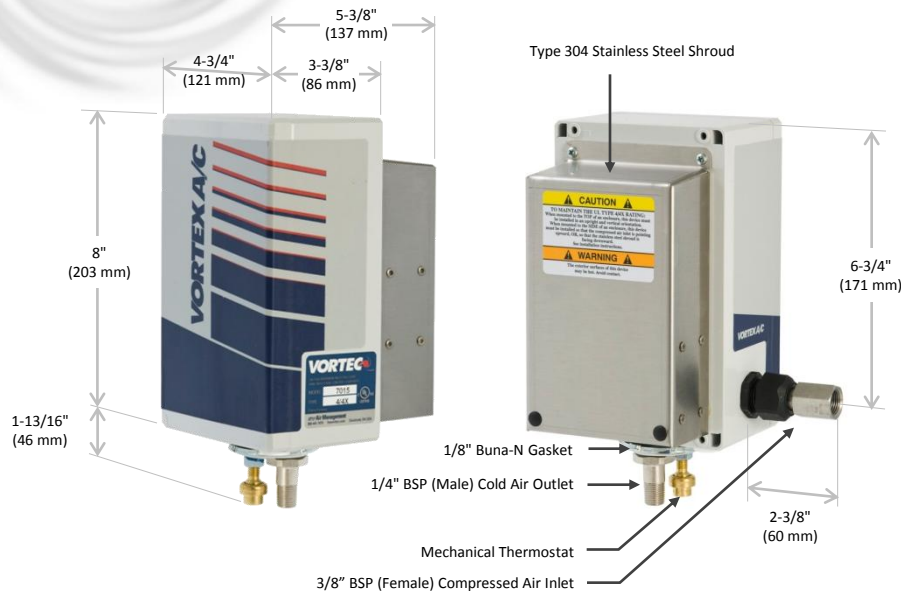

Notes: Specifications are for 100 psig (6.9 bar) compressed air
Cold Air Ducting Kits and Cold Air Mufflers included with 76x5 and 71x5

Vortex A/C Enclosure Cooler

Models 77x5 and 70x5 (NEMA 4/4X)

SPECIFICATIONS