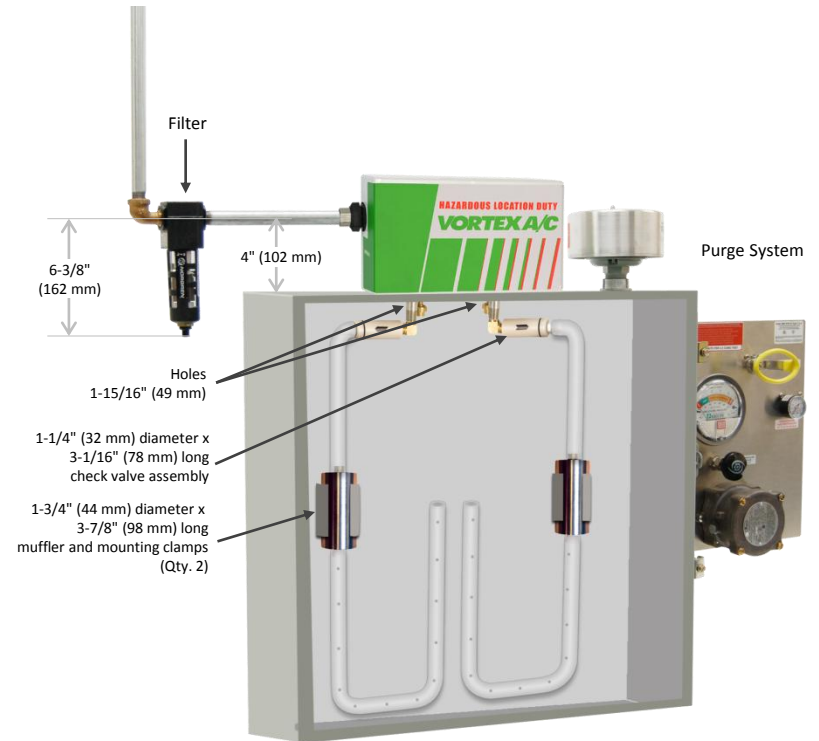

Vortex A/C Enclosure Cooler

Models 7570 and 7270
(Hazardous Location)

SPECIFICATIONS

Product	Thermostat	Includes filter?	Cooling Capacity	
			BTU/hr	Watts
7570	Mechanical	Yes	5000	1465
7270	Mechanical	No	5000	1465

Notes: Specifications are for 100 psig (6.9 bar) compressed air
Cold Air Ducting Kits and Cold Air Mufflers included with 7570 and 7270
Use of a purge system is required. Purge system and spark arrestor are not included.