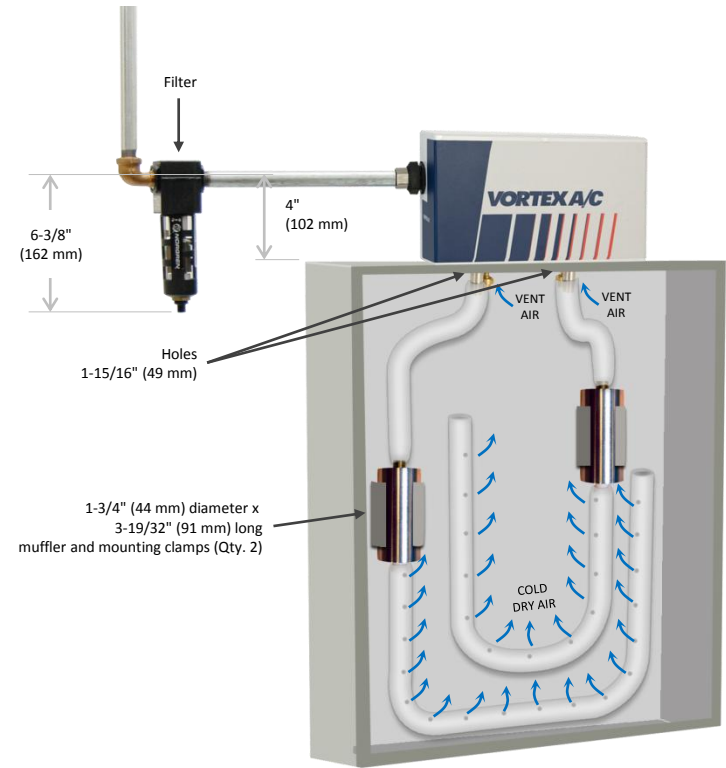

Vortex A/C Enclosure Cooler

Models 7670 and 7170 (NEMA 12)

SPECIFICATIONS

Product	Thermostat	Includes filter?	Cooling Capacity	
			BTU/hr	Watts
7670	Mechanical	Yes	5000	1465
7170	Mechanical	No	5000	1465

Notes: Specifications are for 100 psig (6.9 bar) compressed air
Cold Air Ducting Kits and Cold Air Mufflers included with 7670 and 7170