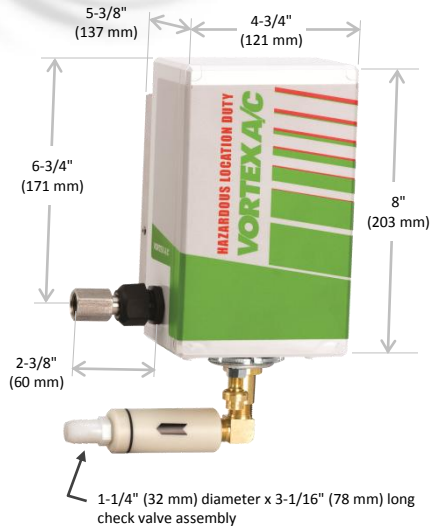

Notes: Specifications are for 100 psig (6.9 bar) compressed air
Cold Air Ducting Kits and Cold Air Mufflers included with 7770 and 7070

Vortex A/C Enclosure Cooler

Models 75x5 and 72x5
(Hazardous Location)