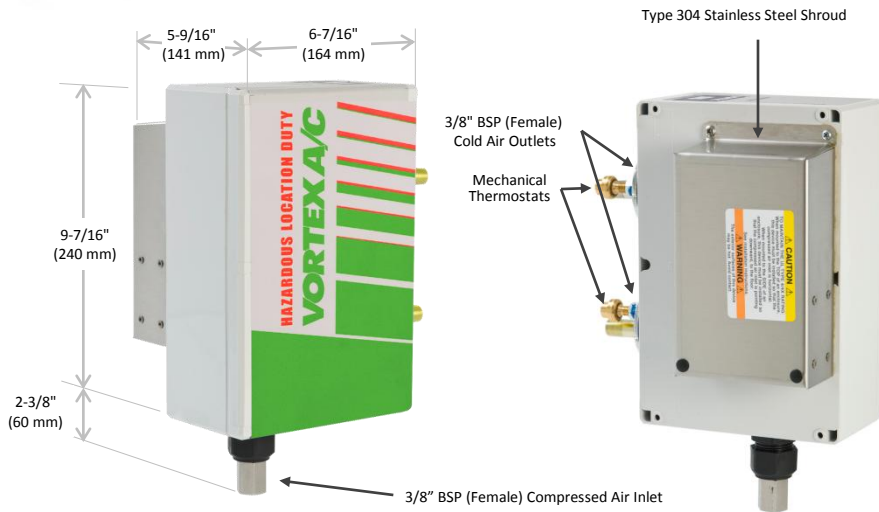

Vortex A/C Enclosure Cooler

Models 7570 and 7270
(Hazardous Location)

SPECIFICATIONS

Product	Thermostat	Includes filter?	Cooling Capacity	
			BTU/hr	Watts
7570	Mechanical	Yes	5000	1465
7270	Mechanical	No	5000	1465

Notes: Specifications are for 100 psig (6.9 bar) compressed air
Cold Air Ducting Kits and Cold Air Mufflers included with 7570 and 7270
Use of a purge system is required. Purge system and spark arrestor are not included.