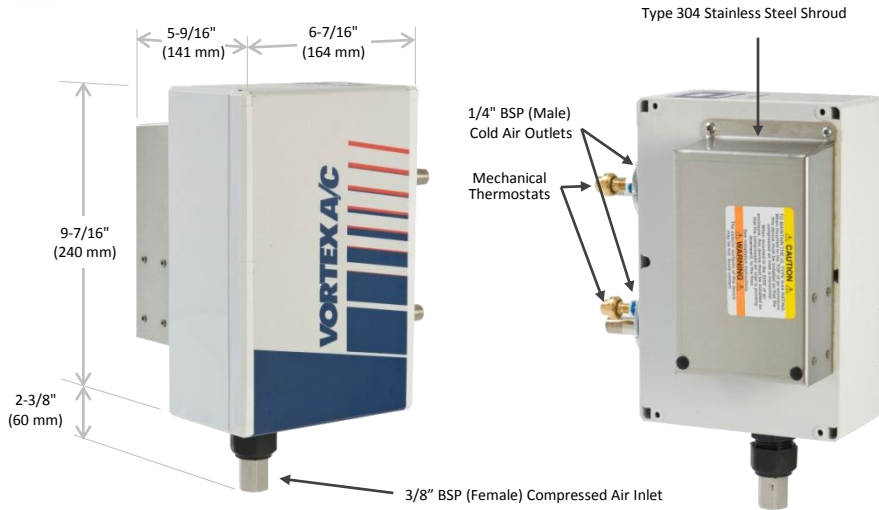

Vortex A/C Enclosure Cooler

Models 7770 and 7070 (NEMA 4/4X)

SPECIFICATIONS

Product	Thermostat	Includes filter?	Cooling Capacity	
			BTU/hr	Watts
7770	Mechanical	Yes	5000	1465
7070	Mechanical	No	5000	1465

Notes: Specifications are for 100 psig (6.9 bar) compressed air
Cold Air Ducting Kits and Cold Air Mufflers included with 7770 and 7070