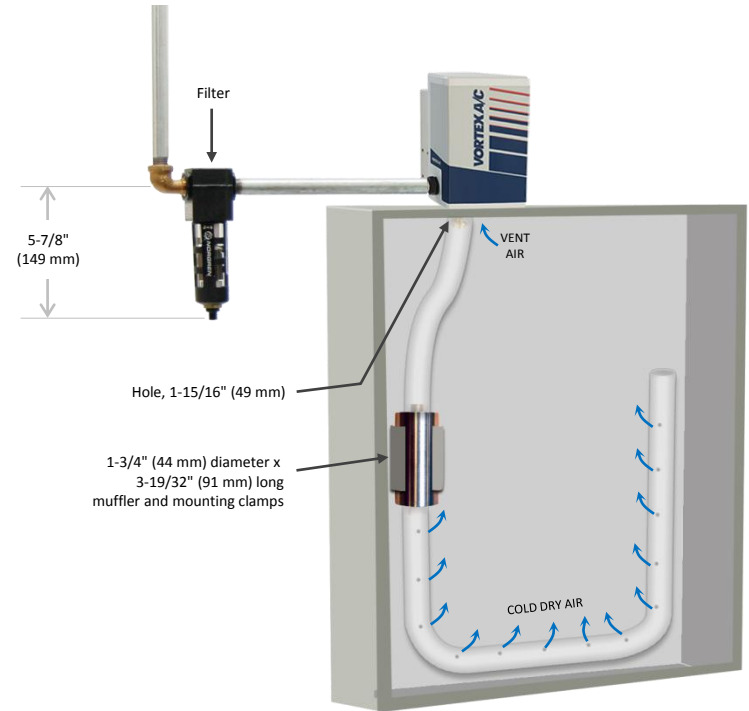

Notes: Specifications are for 100 psig (6.9 bar) compressed air
Cold Air Ducting Kits and Cold Air Mufflers included with 76x5 and 71x5

Vortex A/C Enclosure Cooler

Models 77x5 and 70x5 (NEMA 4/4X)

SPECIFICATIONS