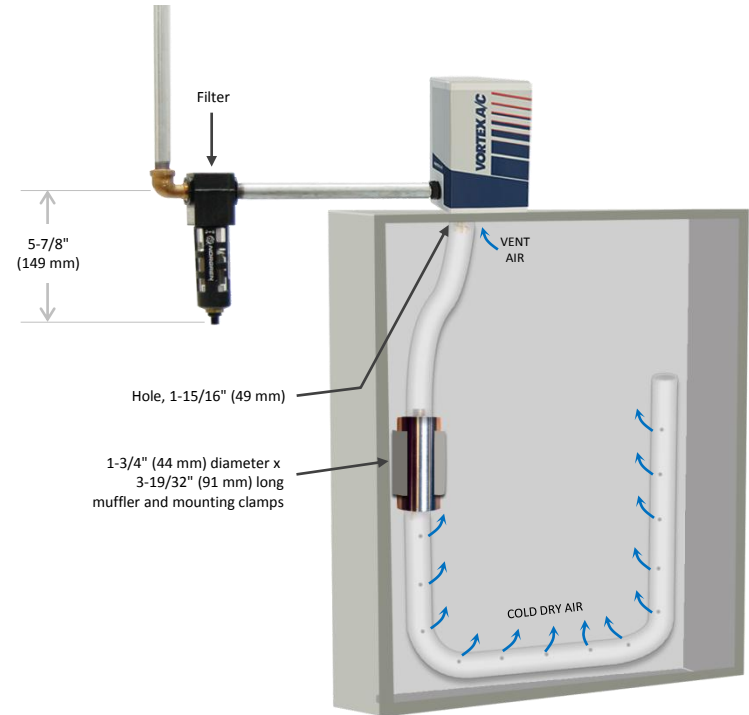

Vortex A/C Enclosure Cooler

Models 76x5 and 71x5 (NEMA 12)

SPECIFICATIONS

Product	Thermostat	Includes filter?	Cooling Capacity	
			BTU/hr	Watts
7615	Mechanical	Yes	900	264
7115	Mechanical	No	900	264
7625	Mechanical	Yes	1500	440
7125	Mechanical	No	1500	440
7635	Mechanical	Yes	2500	733
7135	Mechanical	No	2500	733

Notes: Specifications are for 100 psig (6.9 bar) compressed air
Cold Air Ducting Kits and Cold Air Mufflers included with 76x5 and 71x5