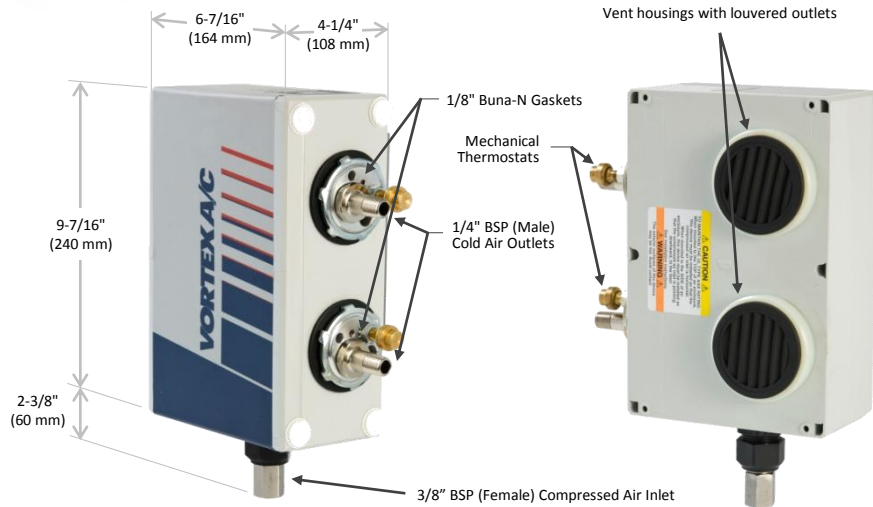

Vortex A/C Enclosure Cooler

Models 7670 and 7170 (NEMA 12)

SPECIFICATIONS

Product	Thermostat	Includes filter?	Cooling Capacity	
			BTU/hr	Watts
7670	Mechanical	Yes	5000	1465
7170	Mechanical	No	5000	1465

Notes: Specifications are for 100 psig (6.9 bar) compressed air
Cold Air Ducting Kits and Cold Air Mufflers included with 7670 and 7170