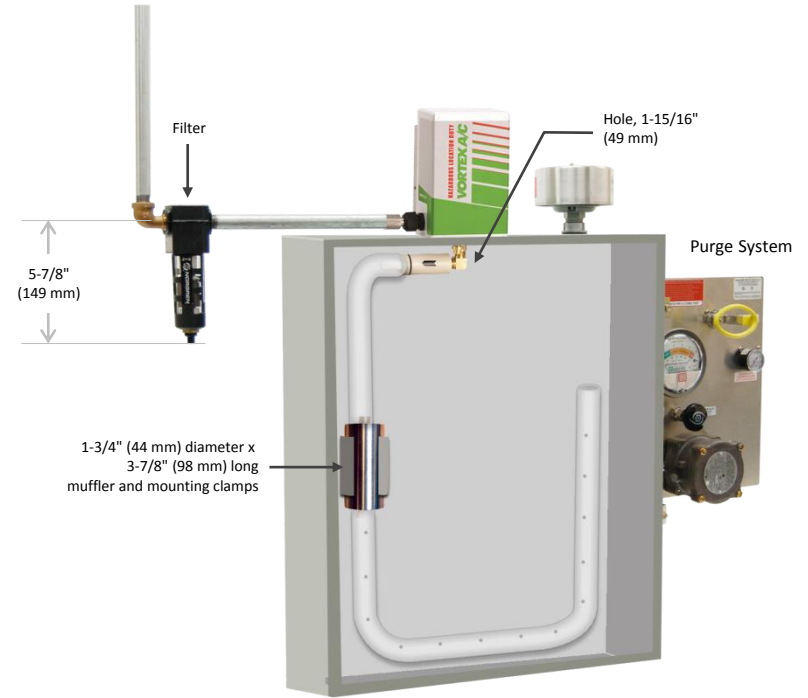

Notes: Specifications are for 100 psig (6.9 bar) compressed air
Cold Air Ducting Kits and Cold Air Mufflers included with 7770 and 7070

Vortex A/C Enclosure Cooler

Models 75x5 and 72x5
(Hazardous Location)