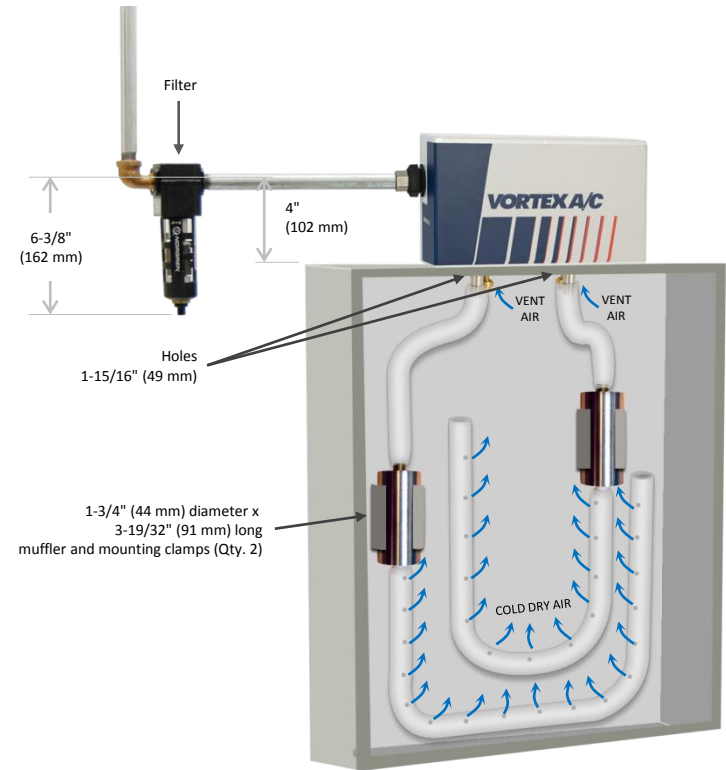

# Vortex A/C Enclosure Cooler

Models 7770 and 7070 (NEMA 4/4X)

## SPECIFICATIONS

Product	Thermostat	Includes filter?	Cooling Capacity	
			BTU/hr	Watts
7770	Mechanical	Yes	5000	1465
7070	Mechanical	No	5000	1465

Notes: Specifications are for 100 psig (6.9 bar) compressed air  
Cold Air Ducting Kits and Cold Air Mufflers included with 7770 and 7070