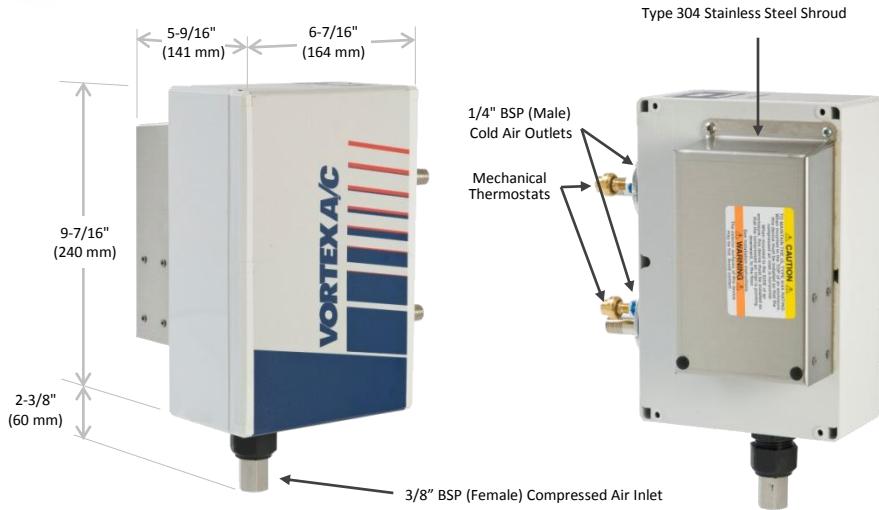

# Vortex A/C Enclosure Cooler

Models 7770 and 7070 (NEMA 4/4X)

## SPECIFICATIONS

Product	Thermostat	Includes filter?	Cooling Capacity	
			BTU/hr	Watts
7770	Mechanical	Yes	5000	1465
7070	Mechanical	No	5000	1465

Notes: Specifications are for 100 psig (6.9 bar) compressed air  
Cold Air Ducting Kits and Cold Air Mufflers included with 7770 and 7070