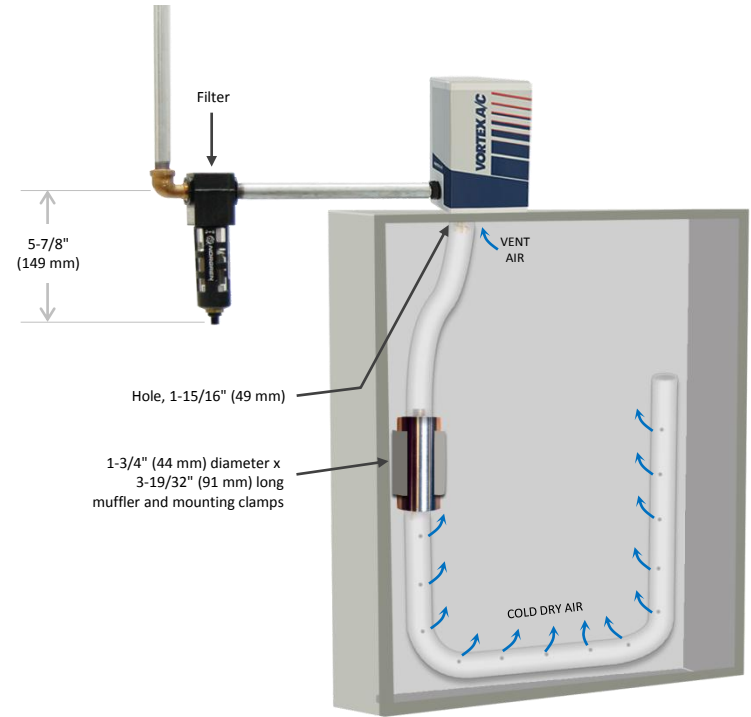

# Vortex A/C Enclosure Cooler

Models 76x5 and 71x5 (NEMA 12)

Notes: Specifications are for 100 psig (6.9 bar) compressed air  
Cold Air Ducting Kits and Cold Air Mufflers included with 76x5 and 71x5