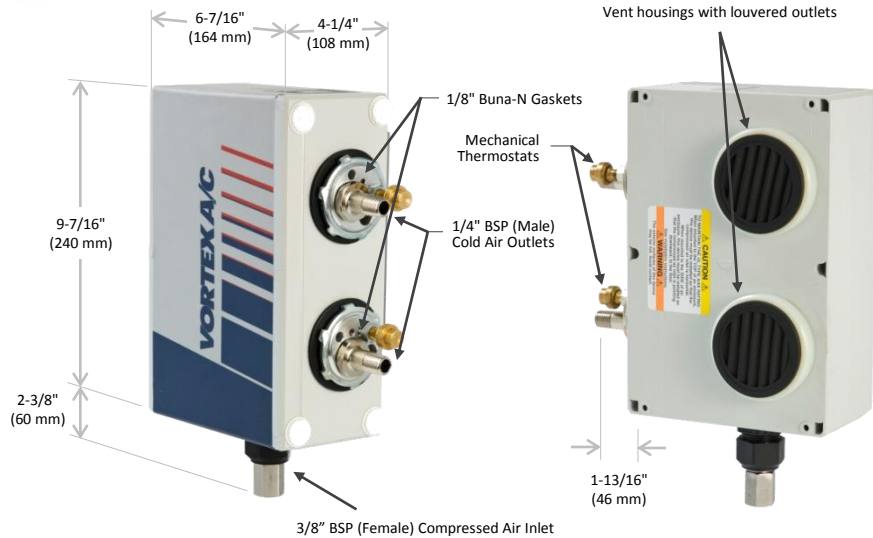

# Vortex A/C Enclosure Cooler

Models 7670 and 7170 (NEMA 12)

## SPECIFICATIONS

Product	Thermostat	Includes filter?	Cooling Capacity	
			BTU/hr	Watts
7670	Mechanical	Yes	5000	1465
7170	Mechanical	No	5000	1465

Notes: Specifications are for 100 psig (6.9 bar) compressed air  
Cold Air Ducting Kits and Cold Air Mufflers included with 7670 and 7170