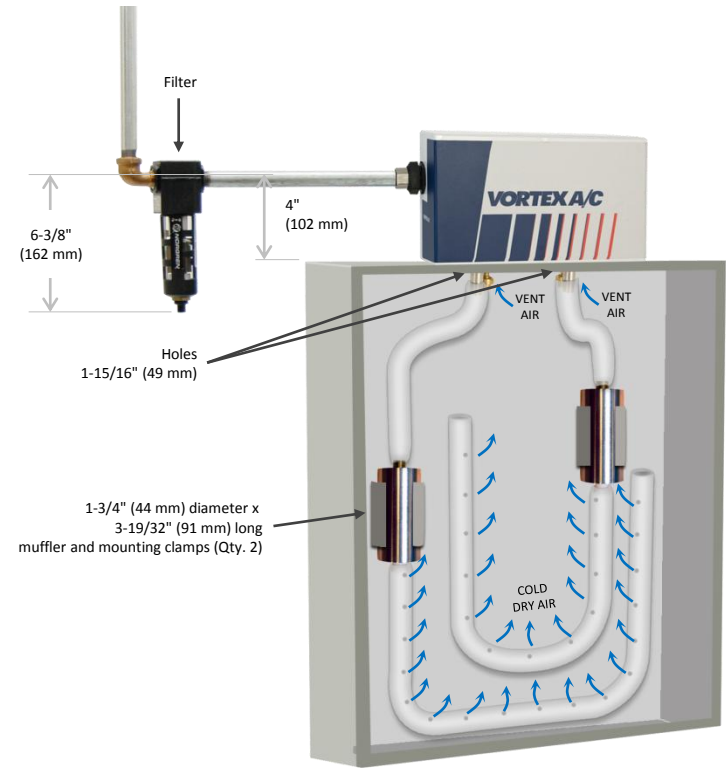

# Vortex A/C Enclosure Cooler

Models 7670 and 7170 (NEMA 12)

## SPECIFICATIONS

Product	Thermostat	Includes filter?	Cooling Capacity	
			BTU/hr	Watts
7670	Mechanical	Yes	5000	1465
7170	Mechanical	No	5000	1465

Notes: Specifications are for 100 psig (6.9 bar) compressed air  
Cold Air Ducting Kits and Cold Air Mufflers included with 7670 and 7170