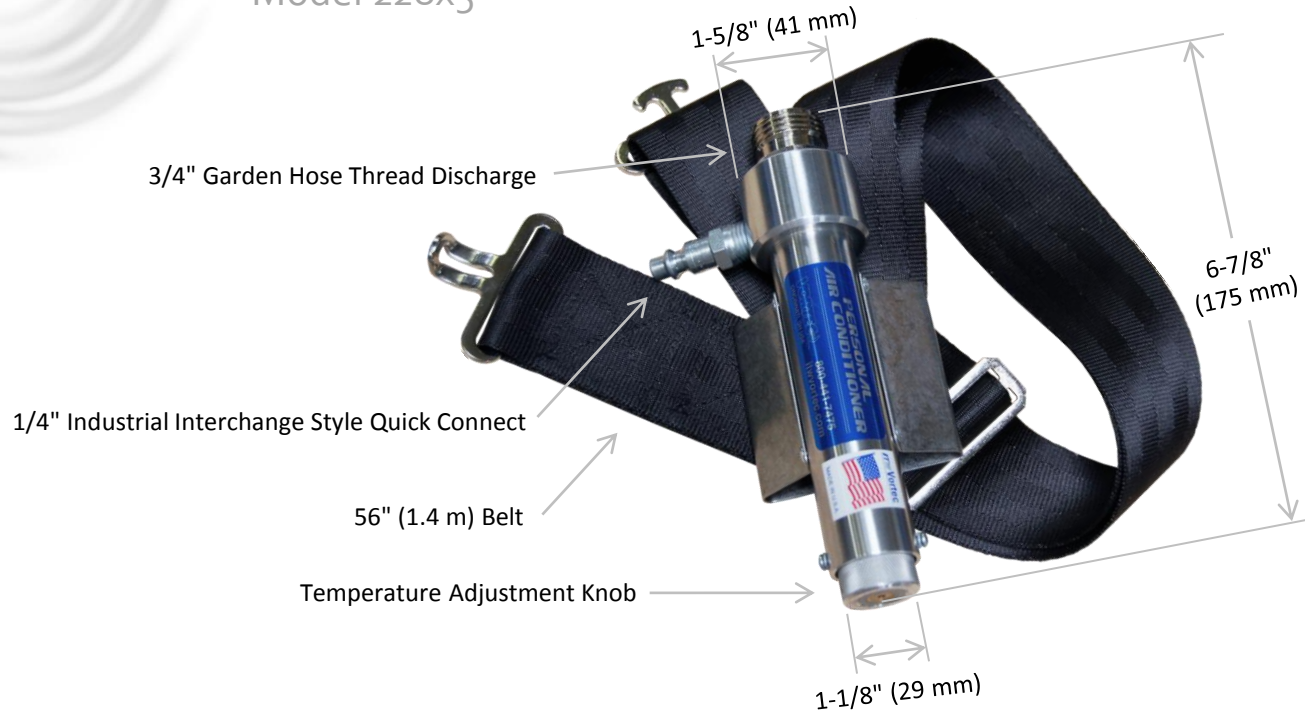

Vortec Personal Air Conditioners (PAC) with Belt

Model 228x5

SPECIFICATIONS

Product	Description	Cooling Capacity		Air Consumption		Temperature Drop	
		BTU/hr	Watts	SCFM	SLPM	°F	°C
22815	Cooling only	900	264	15	425	60	33
22825	Cooling only	1500	440	25	708	60	33
22835	Cooling only	2500	733	35	99	60	33