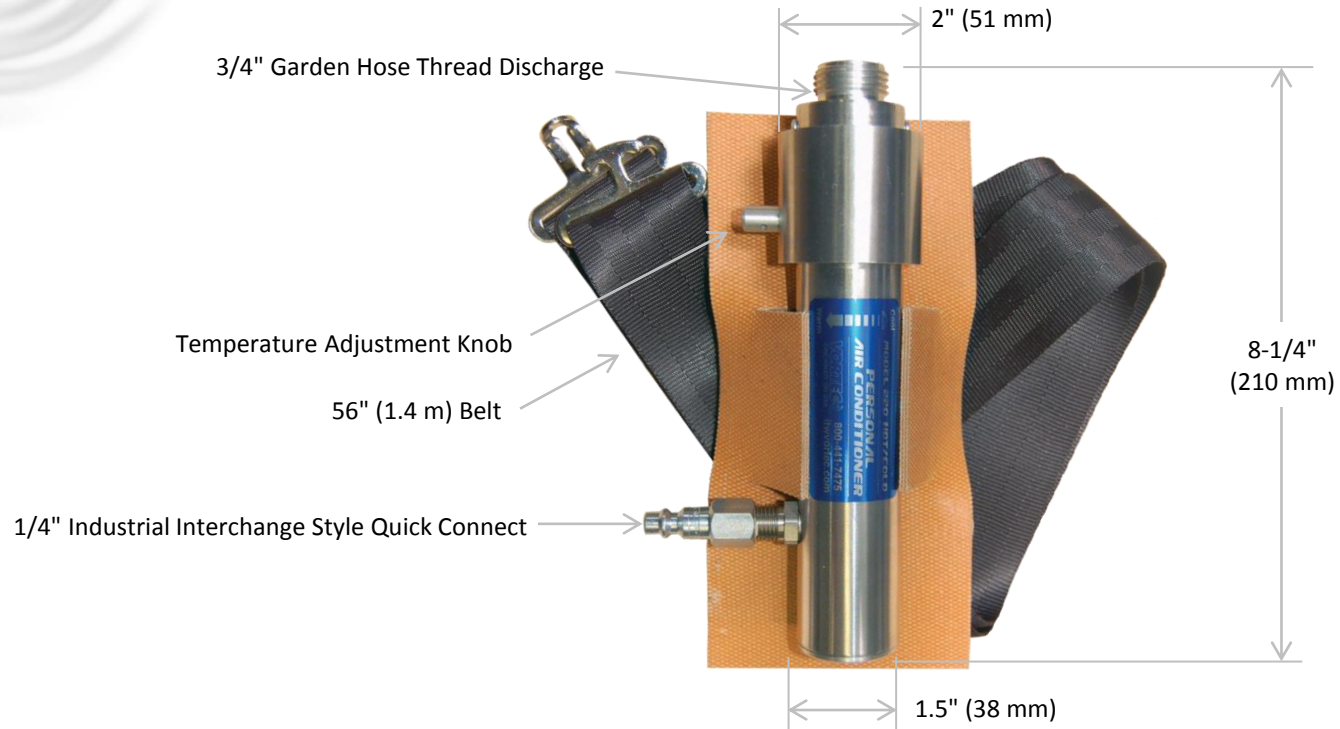

Vortec Personal Air Conditioners (PAC) with Belt

Model 220

SPECIFICATIONS

Product	Description	Cooling Capacity		Air Consumption		Temperature Change	
		BTU/hr	Watts	SCFM	SLPM	°F	°C
220	Heating and Cooling	1500	440	25	708	+/- 60	+/- 33